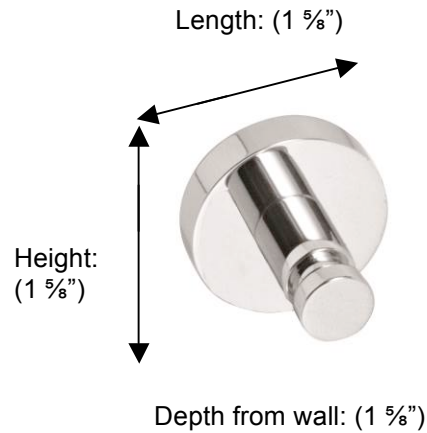

POMBO™

AXIS

PX101 Robe Hook

**Description:**

Robe Hook

Finishes:

-  CR – Chrome
-  PV – Polished Brass
-  UB – Unlacquered Brass
-  MB – Matte Black
-  NI – Polished Nickel
-  ES – Satin Nickel
-  GD – Gold

Material:

Brass

Method of Attachment:

Direct to wall

Country of Origin:

Portugal

All Dimensions are approximate