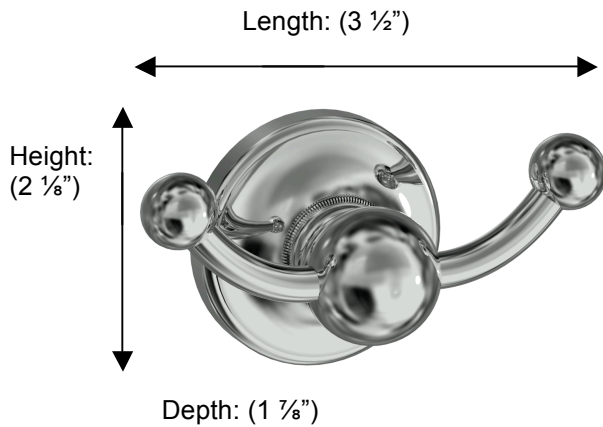

## 69314 Horizontal Double Robe Hook

**Description:**

Horizontal double robe hook

**Finishes:**

-  CR – Chrome
-  PV – Polished Brass
-  UB – Unlacquered Brass
-  NI – Polished Nickel
-  ES – Satin Nickel
-  GD – Gold

**Material:**

Brass

**Backplate Diameter:** (2 1/8")

**Method of Fixing:**

Direct to wall

**Country of Origin:**

Portugal

All Dimensions are approximate