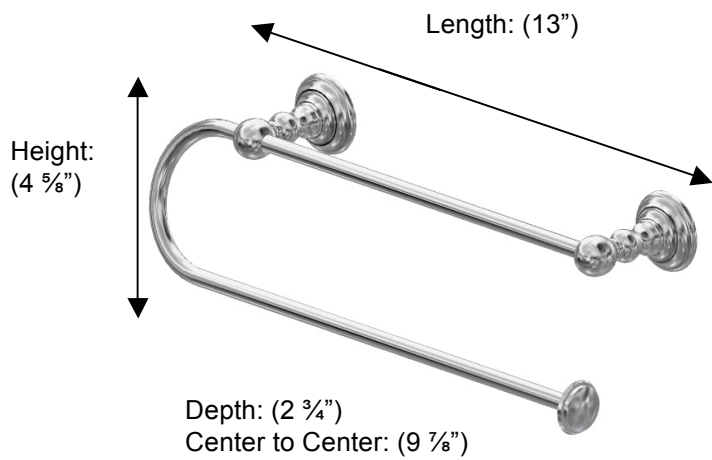

KINGSTON

66321 Paper Towel Roll Holder

Description:

Paper towel roll holder

Finishes:

- CR – Chrome
- PV – Polished Brass
- UB – Unlacquered Brass
- NI – Polished Nickel
- ES – Satin Nickel
- GD – Gold

Material:

Brass

Method of Fixing:

Direct to wall

Country of Origin:

Portugal

All Dimensions are approximate