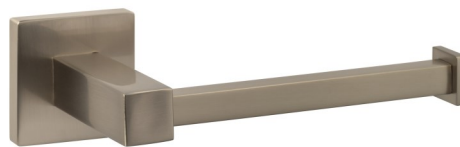

## Vlora Series

Materials: solid brass

Concealed screw mounting with straight standard head fixing screw

Plated steel mounting brackets with two screws each

Nylon drywall screws included

### Finishes

15 Satin Nickel

26 Polished Chrome

FBL Flat Black

SB Satin Brass

DESCRIPTION	PRODUCT CODE	CASE
<b>30" Towel Bar</b>	VR-TB30	20
<b>Towel Ring</b>	VR-TR1	20
<b>Single Post Paper Holder</b>	VR-PH1	20
<b>Two Post Pivot Paper Holder</b>	VR-PH2PV	20
<b>Robe Hook</b>	VR-RH1	20

VR-TB30

VR-PH2

VR-TR1

VR-PH1

VR-RH1