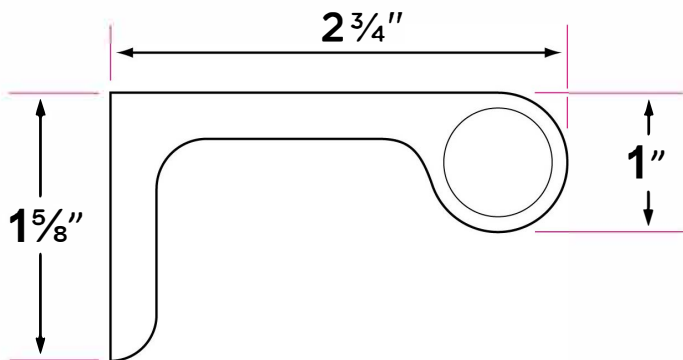

Sedona Bath Series

Materials: Solid Brass

Towel bar tube material: brass

2 3/4" extension from wall

1 5/8" x 3/4" base

Both concealed and decorative screw mounting

Nylon drywall screws included

Finishes

15 Satin Nickel

SB Satin Brass

FBL Flat Black

DESCRIPTION	PRODUCT CODE	CASE
30" Towel Bar	SD-TB30	20
Towel Ring	SD-TR1	20
Single Post Paper Holder	SD-PH1	20
Robe Hook	SD-RH1	20

SD-TB30

SD-PH1

SD-TR1

SD-RH1