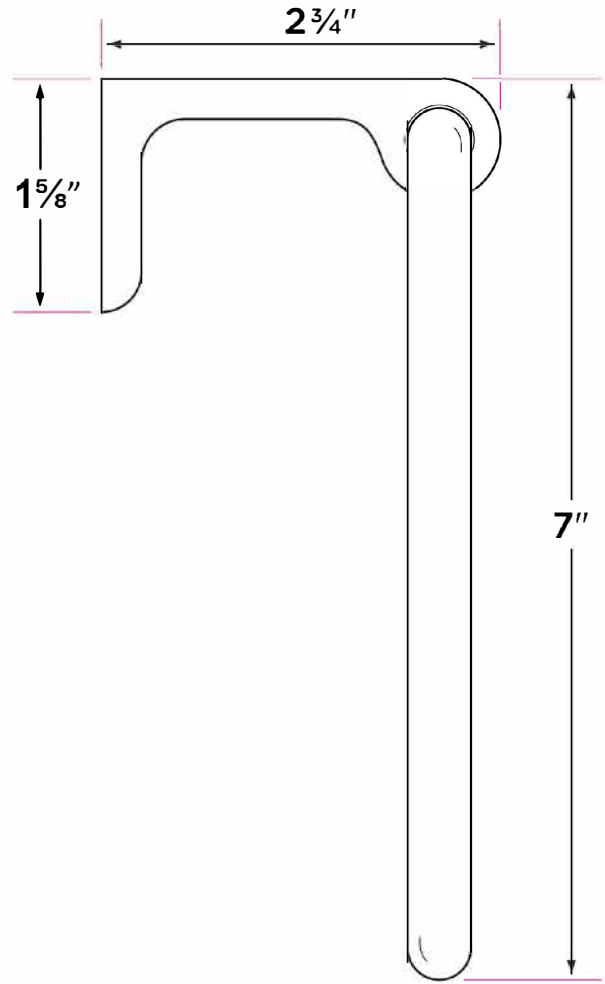

Sedona Bath Series

Materials: Solid Brass

Towel bar tube material: brass

2 3/4" extension from wall

1 5/8" x 3/4" base

Both concealed and decorative screw mounting

Nylon drywall screws included

Finishes

15 Satin Nickel

SB Satin Brass

FBL Flat Black

DESCRIPTION	PRODUCT CODE	CASE
30" Towel Bar	SD-TB30	20
Towel Ring	SD-TR1	20
Single Post Paper Holder	SD-PH1	20
Robe Hook	SD-RH1	20

SD-TB30

SD-PH1

SD-TR1

SD-RH1