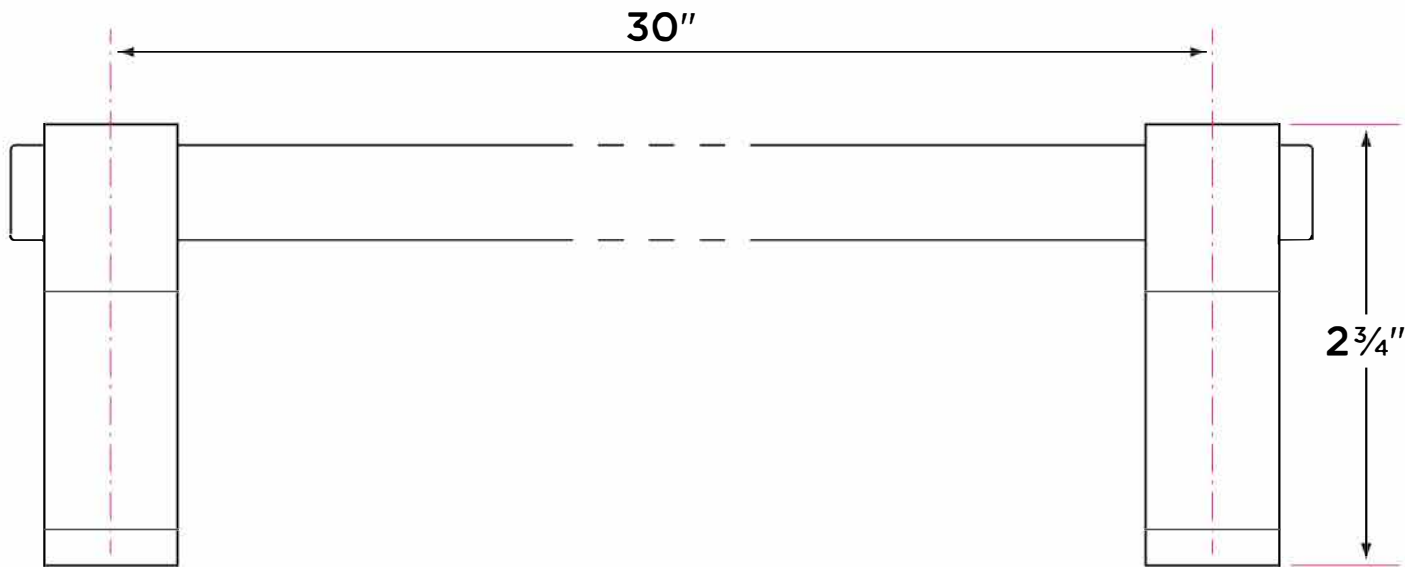

Sedona Bath Series

Materials: Solid Brass

Towel bar tube material: brass

2 3/4" extension from wall

1 5/8" x 3/4" base

Both concealed and decorative screw mounting

Nylon drywall screws included

Finishes

15 Satin Nickel

SB Satin Brass

FBL Flat Black

DESCRIPTION	PRODUCT CODE	CASE
30" Towel Bar	SD-TB30	20
Towel Ring	SD-TR1	20
Single Post Paper Holder	SD-PH1	20
Robe Hook	SD-RH1	20

SD-TB30

SD-PH1

SD-TR1

SD-RH1