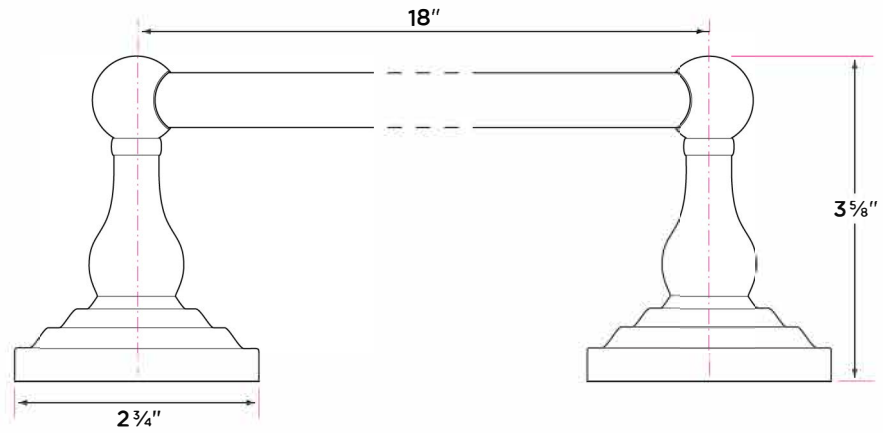

## Boulder Bath Series

Post materials: zinc

Towel bar tube material: brass

Concealed screw mounting with straight, standard head fixing screw

Plated steel mounting brackets with two screws each

Nylon drywall screws included

### Finishes

15 Satin Nickel

26 Polished Chrome

11P Vintage Bronze

15A Antique Nickel

FBL Flat Black

DESCRIPTION	PRODUCT CODE	CASE
<b>18" Towel Bar</b>	BL-TB18	20
<b>24" Towel Bar</b>	BL-TB24	20
<b>30" Towel Bar</b>	BL-TB30	20
<b>Towel Ring</b>	BL-TR1	30
<b>Single Post Paper Holder</b>	BL-PH1	30
<b>Two Post Paper Holder</b>	BL-PH2	30
<b>Robe Hook</b>	BL-RH1	30
<b>J Robe Hook</b>	BL-RH2	30

BL-PH1

BL-TR1

BL-PH2

BL-RH1

BL-RH2

BL-TB30