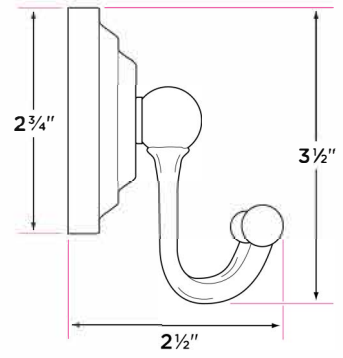

## Boulder Bath Series

Post materials: zinc

Towel bar tube material: brass

Concealed screw mounting with straight, standard head fixing screw

Plated steel mounting brackets with two screws each

Nylon drywall screws included

### Finishes

15 Satin Nickel

26 Polished Chrome

11P Vintage Bronze

15A Antique Nickel

FBL Flat Black

DESCRIPTION	PRODUCT CODE	CASE
<b>18" Towel Bar</b>	BL-TB18	20
<b>24" Towel Bar</b>	BL-TB24	20
<b>30" Towel Bar</b>	BL-TB30	20
<b>Towel Ring</b>	BL-TR1	30
<b>Single Post Paper Holder</b>	BL-PH1	30
<b>Two Post Paper Holder</b>	BL-PH2	30
<b>Robe Hook</b>	BL-RH1	30
<b>J Robe Hook</b>	BL-RH2	30

BL-PH1

BL-TR1

BL-PH2

BL-RH1

BL-RH2

BL-TB30