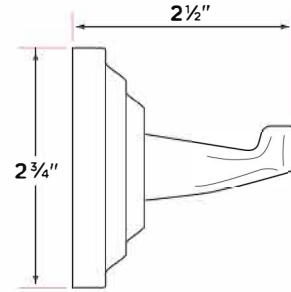

## Boulder Bath Series

Post materials: zinc

Towel bar tube material: brass

Concealed screw mounting with straight, standard head fixing screw

Plated steel mounting brackets with two screws each

Nylon drywall screws included

### Finishes

15 Satin Nickel

26 Polished Chrome

11P Vintage Bronze

15A Antique Nickel

FBL Flat Black

DESCRIPTION	PRODUCT CODE	CASE
<b>18" Towel Bar</b>	BL-TB18	20
<b>24" Towel Bar</b>	BL-TB24	20
<b>30" Towel Bar</b>	BL-TB30	20
<b>Towel Ring</b>	BL-TR1	30
<b>Single Post Paper Holder</b>	BL-PH1	30
<b>Two Post Paper Holder</b>	BL-PH2	30
<b>Robe Hook</b>	BL-RH1	30
<b>J Robe Hook</b>	BL-RH2	30

BL-PH1

BL-TR1

BL-PH2

BL-RH1

BL-RH2

BL-TB30