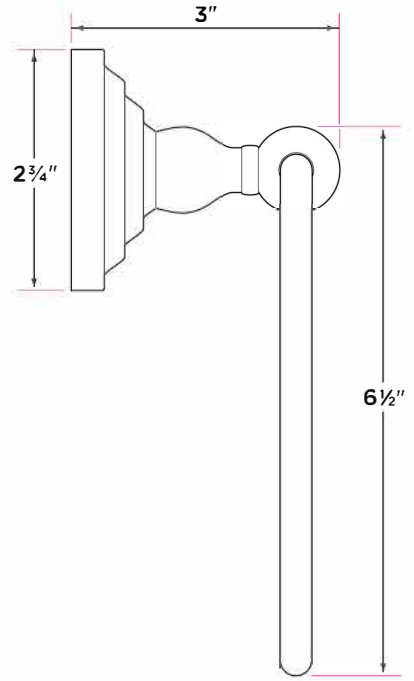

## Boulder Bath Series

Post materials: zinc

Towel bar tube material: brass

Concealed screw mounting with straight, standard head fixing screw

Plated steel mounting brackets with two screws each

Nylon drywall screws included

### Finishes

15 Satin Nickel

26 Polished Chrome

11P Vintage Bronze

15A Antique Nickel

FBL Flat Black

DESCRIPTION	PRODUCT CODE	CASE
<b>18" Towel Bar</b>	BL-TB18	20
<b>24" Towel Bar</b>	BL-TB24	20
<b>30" Towel Bar</b>	BL-TB30	20
<b>Towel Ring</b>	BL-TR1	30
<b>Single Post Paper Holder</b>	BL-PH1	30
<b>Two Post Paper Holder</b>	BL-PH2	30
<b>Robe Hook</b>	BL-RH1	30
<b>J Robe Hook</b>	BL-RH2	30

BL-PH1

BL-TR1

BL-PH2

BL-RH1

BL-RH2

BL-TB30