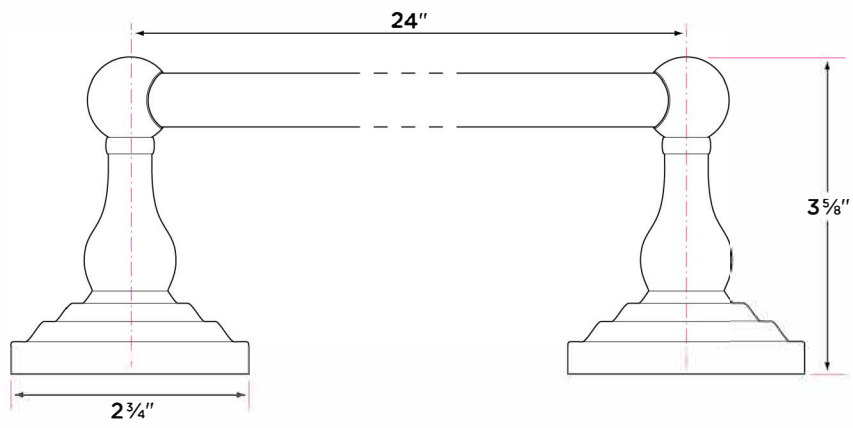

## Boulder Bath Series

Post materials: zinc

Towel bar tube material: brass

Concealed screw mounting with straight, standard head fixing screw

Plated steel mounting brackets with two screws each

Nylon drywall screws included

BL-PH1

BL-TR1

BL-PH2

BL-RH1

BL-RH2

BL-TB30