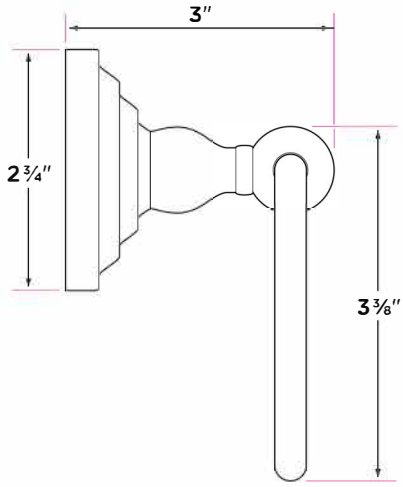

## Boulder Bath Series

Post materials: zinc

Towel bar tube material: brass

Concealed screw mounting with straight, standard head fixing screw

Plated steel mounting brackets with two screws each

Nylon drywall screws included

### Finishes

15 Satin Nickel

26 Polished Chrome

11P Vintage Bronze

15A Antique Nickel

FBL Flat Black

DESCRIPTION	PRODUCT CODE	CASE
<b>18" Towel Bar</b>	BL-TB18	20
<b>24" Towel Bar</b>	BL-TB24	20
<b>30" Towel Bar</b>	BL-TB30	20
<b>Towel Ring</b>	BL-TR1	30
<b>Single Post Paper Holder</b>	BL-PH1	30
<b>Two Post Paper Holder</b>	BL-PH2	30
<b>Robe Hook</b>	BL-RH1	30
<b>J Robe Hook</b>	BL-RH2	30

BL-PH1

BL-TR1

BL-PH2

BL-RH1

BL-RH2

BL-TB30