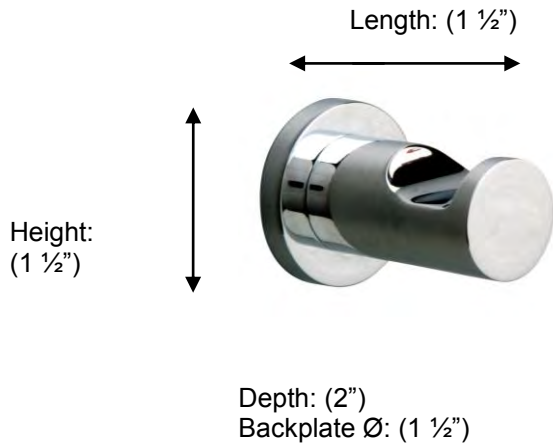

## M6711 Contemporary Single Robe Hook

**Description:**

Contemporary Single Robe Hook

**Finishes:**

CR – Chrome

**Material:**

Brass

**Method of Attachment:**

Direct to wall

<b>Country of Origin:</b>	United Kingdom
---------------------------	----------------