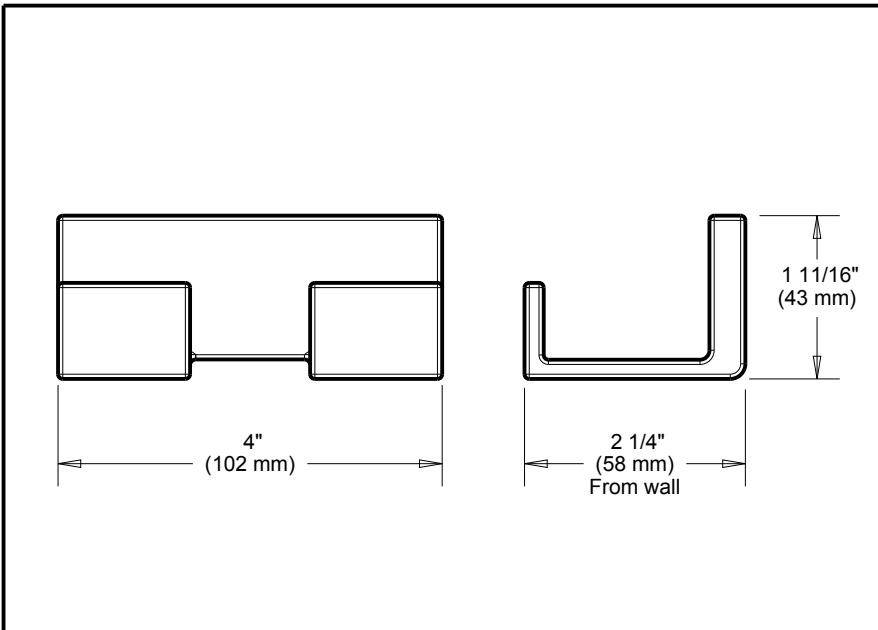

## ACCESSORIES

- Vero™ Bath Collection
- Double Robe Hook

Submitted Model No.: \_\_\_\_\_

Specific Features: \_\_\_\_\_