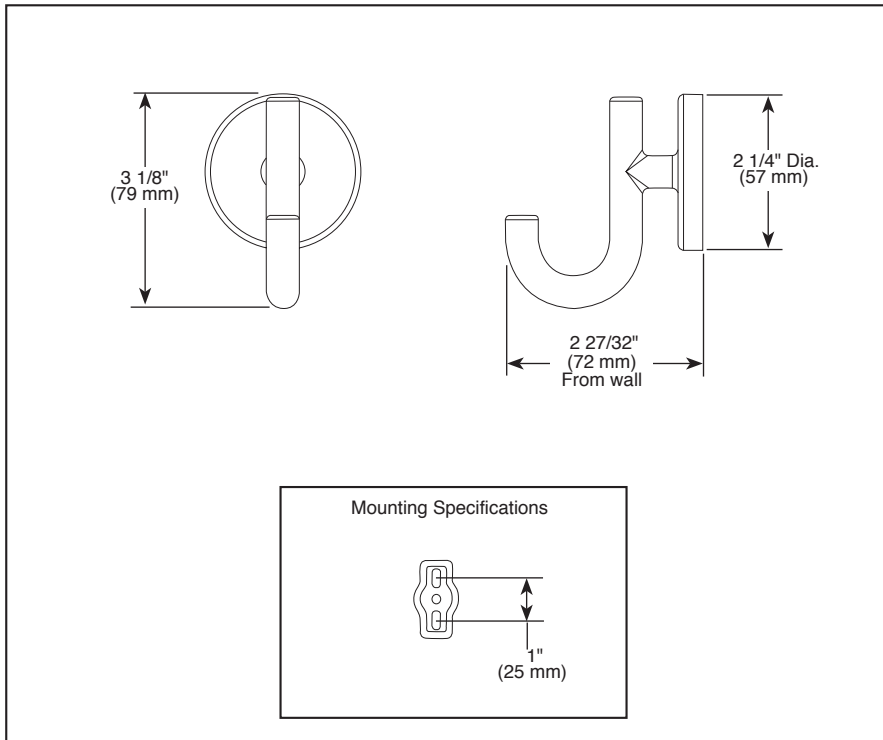

▲ Designate Proper Finish Suffix