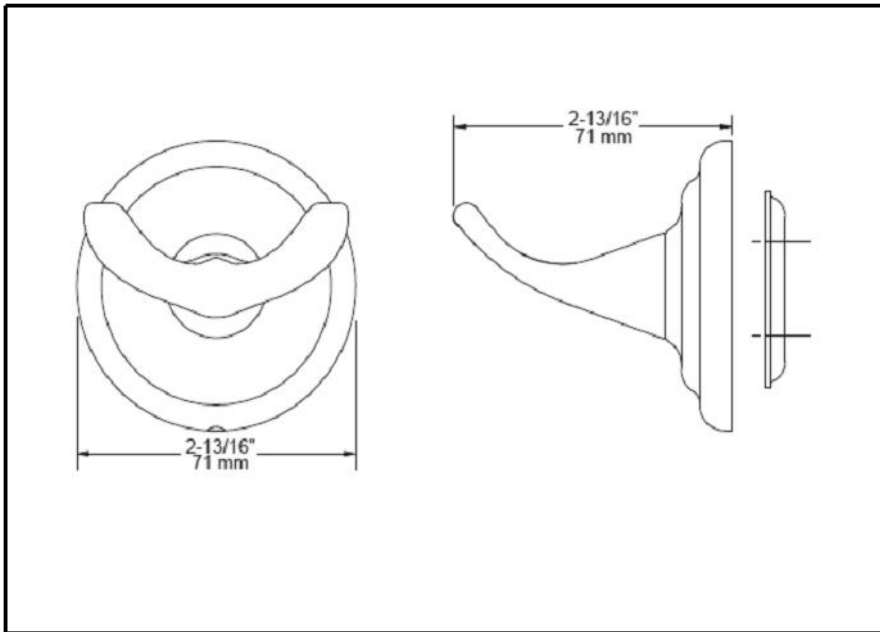

## ACCESSORIES

- Jamestown™ Bath collection
- Double Robe Hook

Submitted Model No.: \_\_\_\_\_

Specific Features: \_\_\_\_\_

### STANDARD SPECIFICATIONS:

- Wood blocking is preferable behind all wall surfaces. If wood blocking is not available, the following fasteners are suggested: Tile/Masonry-Plastic or lead Anchors Plaster/drywall-Toggle bolts.
- Mounting hardware and mounting template included with product.