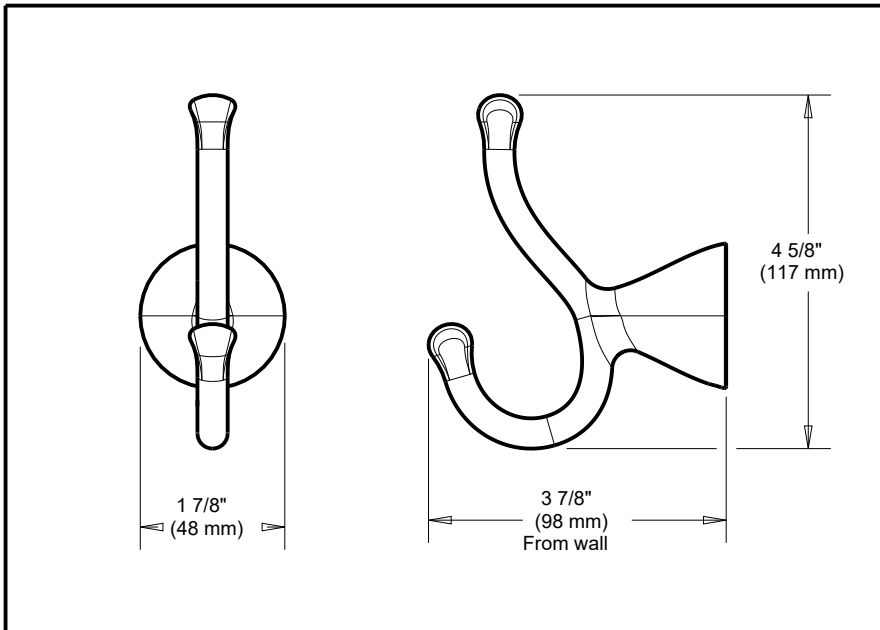

DELTA
ACCESSORIES

- Arvo Bath Collection
- Towel Hook

Submitted Model No.: _____

Specific Features: _____

STANDARD SPECIFICATIONS:

- Mounting hardware and mounting template included with product.