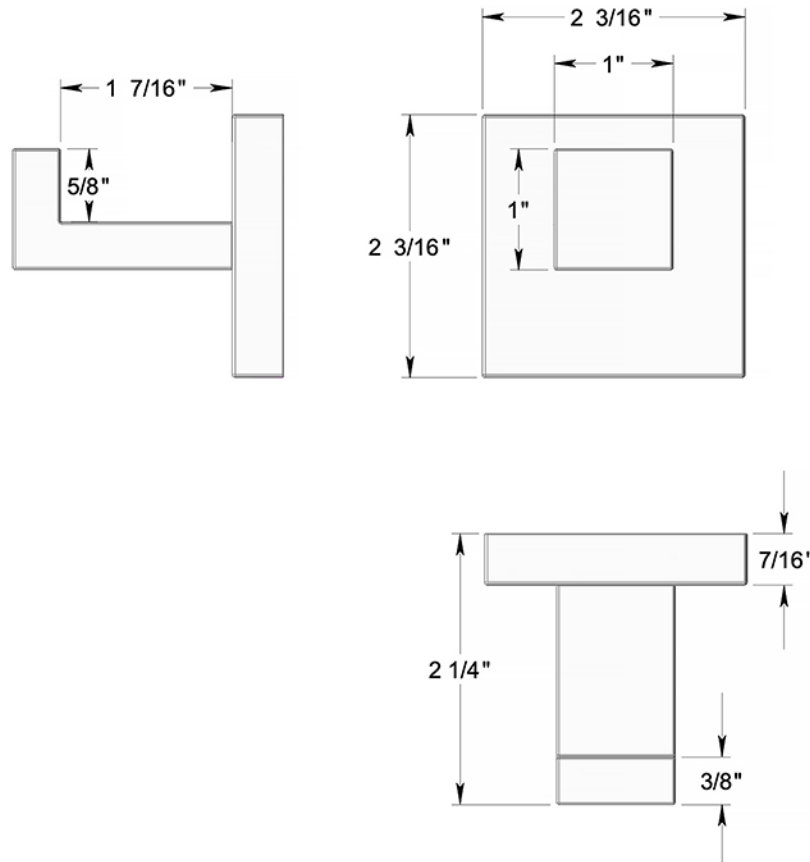

MM2009

ROBE HOOK / STAINLESS STEEL

DRAWING NOT TO SCALE

NOTE: Deltana reserves the right to constantly improve its products and is not responsible for differences between the product in-hand and the specifications contained in this drawing. We do not recommend to pre-drill holes or pre-cut woods or metals based on the drawing information if the veracity of the specifications has not been proven by the live product.