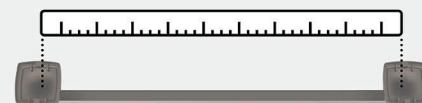

- Master closets
- Entryways
- Laundry rooms

Towel Ring

A BH36093ORB
18in (457mm) CTC

B BH36094ORB
24in (610mm) CTC

C BH36091ORB
Single Post

D BH36092ORB
7-9/16in (192mm) Length

E BH36090ORB
Single

Coordinating Cabinet Hardware Pairing

F BP11287ORB
1-1/4in (32mm) Length

G BP36888ORB
5-1/16in (128mm) CTC

H BP22439ORB
5-1/16in (128mm) CTC

Center-to-Center (CTC)

Distance between posts
or screw holes.

Coordinating Cabinet Hardware: Just a Sampling