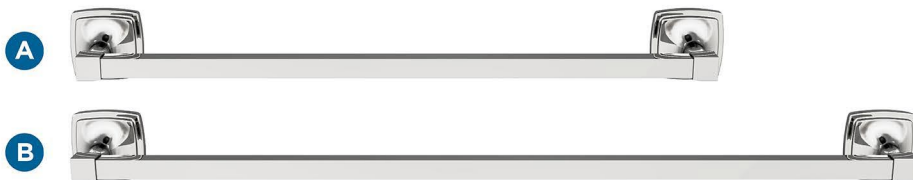

Amerock

Stature

FINISH SHOWN: Chrome

Products sold separately.

Towel Bars

Tissue Roll Holder

Robe Hook

Double Duty:
**Think Beyond
the Bath**

- Master closets
- Entryways
- Laundry rooms

Towel Ring

A BH3609326
18in (457mm) CTC

B BH3609426
24in (610mm) CTC

C BH3609126
Single Post

D BH3609226
7-9/16in (192mm) Length

E BH3609026
Single

Coordinating Cabinet Hardware Pairing

F BP1128726
1-1/4in (32mm) Length

G BP3688826
5-1/16in (128mm) CTC

H BP2243926
5-1/16in (128mm) CTC

Center-to-Center (CTC)

Distance between posts
or screw holes.

Coordinating Cabinet Hardware: Just a Sampling