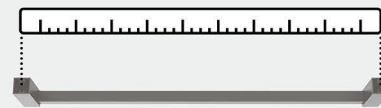

Double Duty:
**Think Beyond
the Bath**

- Master closets
- Entryways
- Laundry rooms

Coordinating Cabinet Hardware: Just a Sampling

Knob

Pulls

Additional pull sizes available.

Actual finishes may vary slightly due to differences in computer display settings.

- A** BH36083ORB
18in (457mm) CTC
- B** BH36084ORB
24in (610mm) CTC
- C** BH36081ORB
Single Post
- D** BH36082ORB
6-1/2in (165mm) Length
- E** BH36080ORB
Single

Coordinating Cabinet Hardware Pairing

- F** BP36905ORB
1-3/16in (30mm) Length
- G** BP36570ORB
3-3/4in (96mm) CTC
- H** BP36571ORB
5-1/16in (128mm) CTC

Center-to-Center (CTC)

Distance between posts
or screw holes.