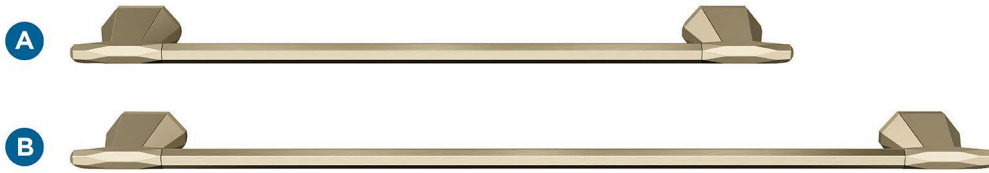

Amerock

St. Vincent

FINISH SHOWN: Golden Champagne

Products sold separately.

Towel Bars

Tissue Roll Holder

Towel Ring

Robe Hook

Double Duty:
**Think Beyond
the Bath**

- Master closets
- Entryways
- Laundry rooms

Coordinating Cabinet Hardware: Just a Sampling

Knob

Pulls

Additional pull sizes available.

Actual finishes may vary slightly due to differences in computer display settings.

Center-to-Center (CTC)

Distance between posts
or screw holes.