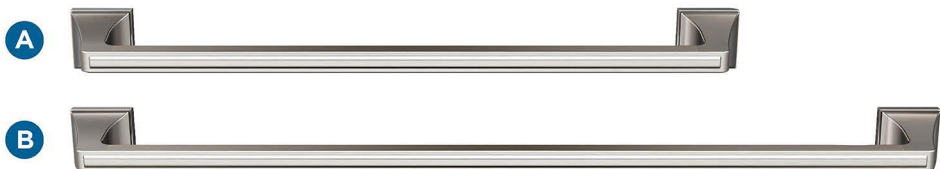

Amerock

Mulholland

FINISH SHOWN: Brushed Nickel

Products sold separately.

Towel Bars

Tissue Roll Holder

Towel Ring

Robe Hook

Double Duty:
**Think Beyond
the Bath**

- Master closets
- Entryways
- Laundry rooms

- A** BH36023G10
18in (457mm) CTC
- B** BH36024G10
24in (610mm) CTC
- C** BH36021G10
Pivoting Double Post
- D** BH36022G10
5-3/4in (146mm) Length
- E** BH36020G10
Single

Coordinating Cabinet Hardware Pairing

- F** BP53029G10
1-1/4in (32mm) Length
- G** BP53030G10
3in (76mm) CTC
- H** BP53529G10
5-1/16in (128mm) CTC

Center-to-Center (CTC)

Distance between posts
or screw holes.