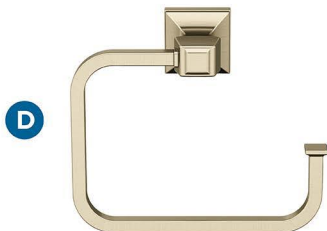

Amerock

Mulholland

FINISH SHOWN: Golden Champagne

Products sold separately.

Towel Bars

Tissue Roll Holder

Robe Hook

Towel Ring

Double Duty:
**Think Beyond
the Bath**

- Master closets
- Entryways
- Laundry rooms

Coordinating Cabinet Hardware: Just a Sampling

Knob

Pulls

Additional knob & pull sizes available.

Actual finishes may vary slightly due to differences in computer display settings.

- A** BH36023BBZ
18in (457mm) CTC
- B** BH36024BBZ
24in (610mm) CTC
- C** BH36021BBZ
Pivoting Double Post
- D** BH36022BBZ
5-3/4in (146mm) Length
- E** BH36020BBZ
Single

Coordinating Cabinet Hardware Pairing

- F** BP53029BBZ
1-1/4in (32mm) Length
- G** BP53030BBZ
3in (76mm) CTC
- H** BP53529BBZ
5-1/16in (128mm) CTC

Center-to-Center (CTC)

Distance between posts
or screw holes.