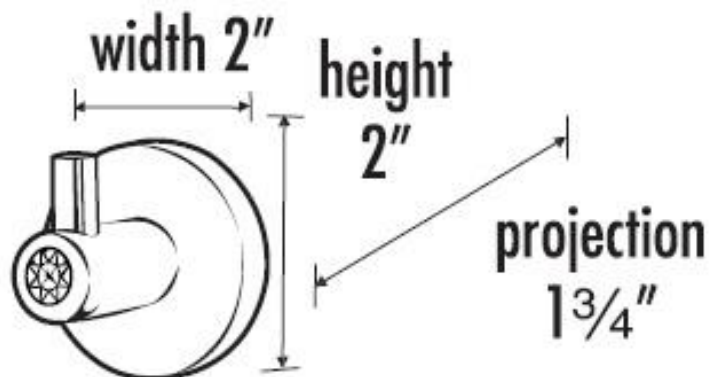

SPECIFICATIONS

CRYSTAL CONTEMPORARY I
ROBE HOOK

FEATURES

Modern styling
Multiple finishes
Concealed installation

WARRANTY

Limited lifetime

FINISHES

Polished Chrome (PC)
Satin Nickel (SN)

MATERIAL

Brass
Swarovski Crystal

Item#

C8380

NOTE: Dimensions and specifications are subject to change without notice.