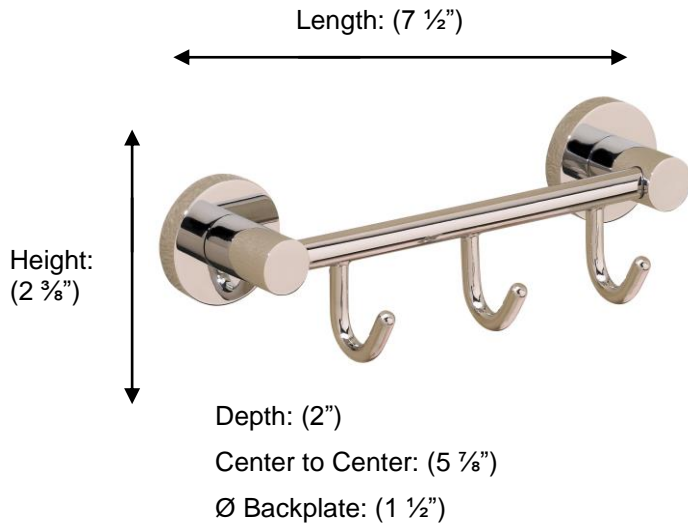

PORTO

67513 Collective Robe Hook

**Description:**

Collective Robe Hook

Finishes:

CR - Chrome

NI - Polished Nickel

ES - Satin Nickel

Material:

Brass

Method of Fixing:

Direct to wall

Country of Origin:

Portugal