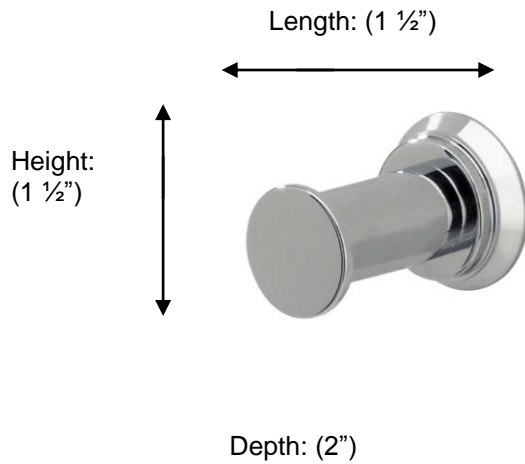

NOVA

67111 Hook

**Description:**

Hook

Finishes:

CR – Chrome

NI – Polished Nickel

ES – Satin Nickel

Material:

Brass

Backplate Diameter: (1 1/2")

Method of Fixing:

Direct to wall

Country of Origin:	Portugal
---------------------------	----------

All Dimensions are approximate