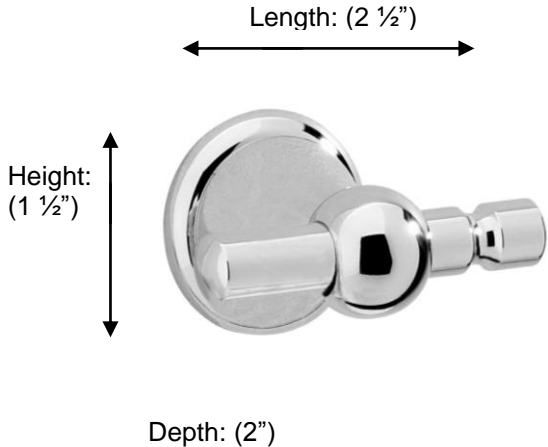

SINTRA

66812 Double Hook

Description:

Double hook

Finishes:

- CR – Chrome
- NI – Polished Nickel
- ES – Satin Nickel

Material:

Brass

Backplate Diameter: (1 1/2")

Method of Fixing:

Direct to wall

Country of Origin:	Portugal
	

All Dimensions are approximate