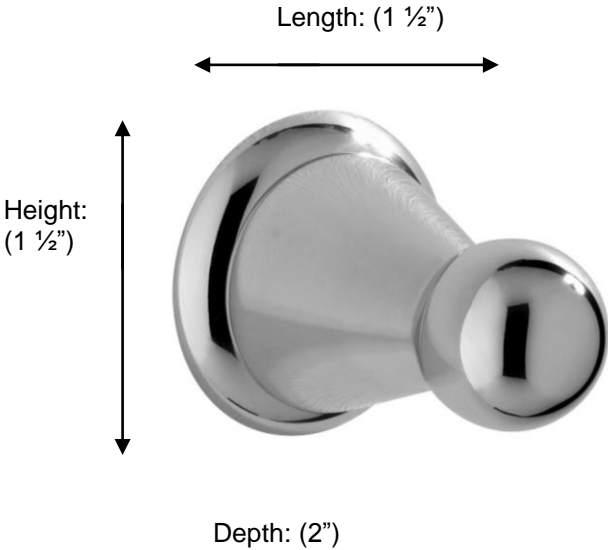

## 66811 Single Hook

**Description:**  
Single hook

**Finishes:**  
CR – Chrome  
NI – Polished Nickel  
ES – Satin Nickel

**Material:**  
Brass

**Backplate Diameter:** (1 1/2")

**Method of Fixing:**  
Direct to wall

<b>Country of Origin:</b>	Portugal
	

All Dimensions are approximate