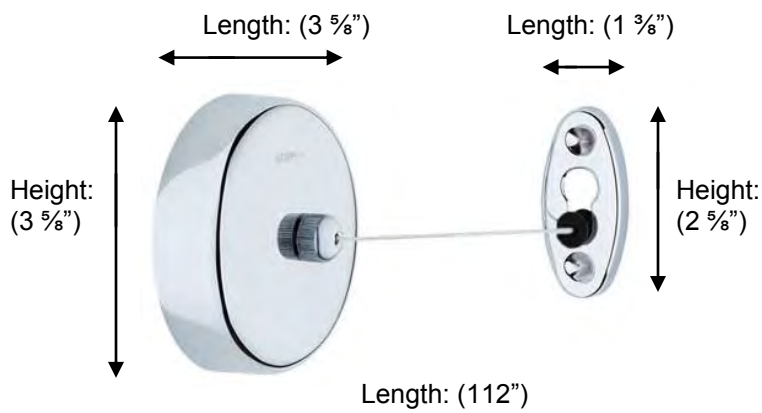

## 5674A Retractable Clothes Line

**Description:**  
Retractable clothes line

**Finishes:**  
CR – Chrome

**Material:**  
Brass

**Method of Fixing:**  
Direct to wall

**Country of Origin:**

Portugal

All Dimensions are approximate