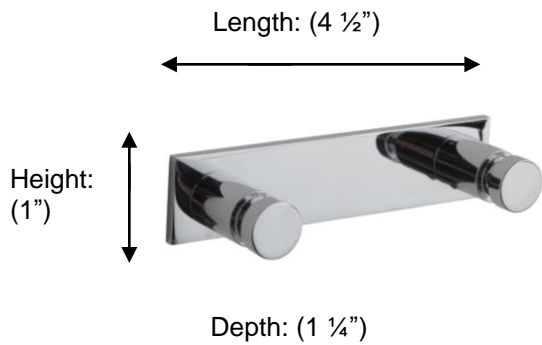

ESSENTIALS

53402 Double Robe Hook

Description:
Double Robe Hook

Finishes:
CR – Chrome
NI – Polished Nickel
ES – Satin Nickel

Material:
Brass

Method of Fixing:
Direct to wall

Country of Origin:

Portugal

All Dimensions are approximate