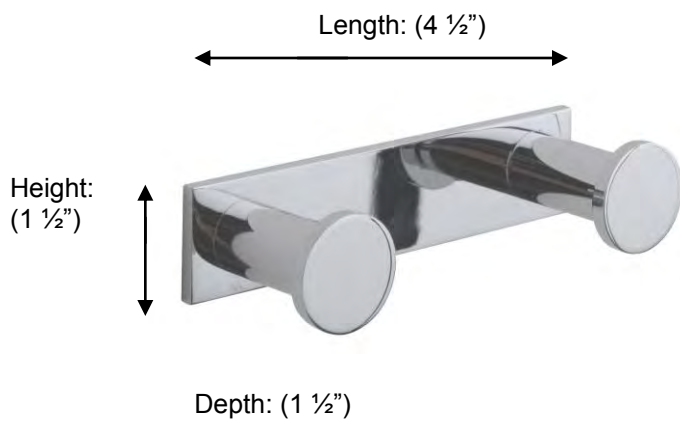

## 53202 Contemporary Double Robe Hook

**Description:**

Contemporary Double Robe Hook

**Finishes:**

CR – Chrome

NI – Polished Nickel

ES – Satin Nickel

**Material:**